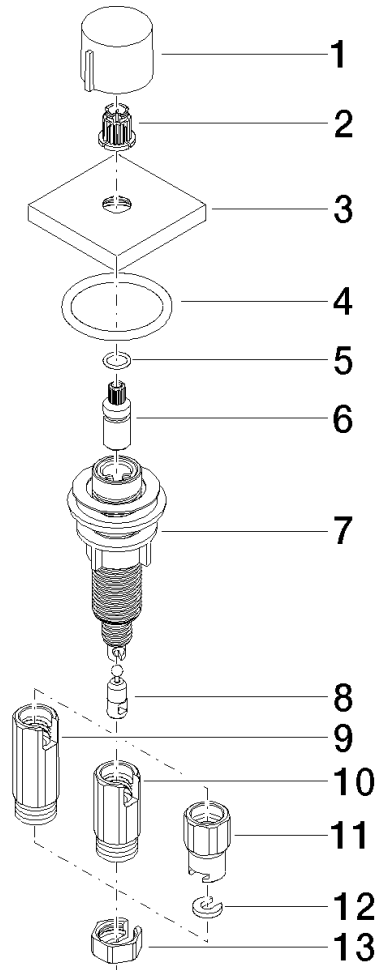

**Strainer waste with control handle - Brushed Platinum**

LOT

10 711 970

- control for single basin
- including adapter for Bowden cable

Fits LOT

	Brushed Platinum	10 711 970-06
	Chrome	10 711 970-00
	Platinum	10 711 970-08
	Durabross (23kt Gold)	10 711 970-09
	Dark Chrome	10 711 970-19
	Brushed Durabross (23kt Gold)	10 711 970-28
	Matte Black	10 711 970-33
	Brushed Champagne (22kt Gold)	10 711 970-46
	Champagne (22kt Gold)	10 711 970-47
	Brushed Chrome	10 711 970-93
	Brushed Dark Platinum	10 711 970-99

10 711 970

mm [inches]

10 711 970

Parts for other finishes can be found here: [Chrome](#)

**Spare parts list**

No.	Item Number	Name	Quantity used	Delivery time
1	09 20 97 030-06	handle	1	10
2	90 12 12 002 00 90	fixing cap	1	2
3	09 27 87 007-06	rosette	1	10
4	90 14 10 043 00 90	seal	1	2
5	09 14 10 042 90	seal	1	2
6	09 29 06 087-06	spindle	1	-
Spare part can no longer be ordered, please order the replacement item				
7	04 30 01 029 00 90	adaptor	1	2
8	09 24 03 175 90	adaptor	1	2
9	09 11 10 073-07	connection	1	30
10	09 11 10 074-07	connection	1	30
11	09 11 10 079-07	connection	1	30
12	09 30 11 087 90	disc	1	2
13	09 23 30 024-07	nut	1	30