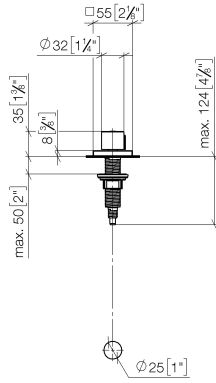

**Strainer waste with control handle - Brushed Platinum**

LOT

10 711 970

- control for single basin
- including adapter for Bowden cable

Fits LOT

	Brushed Platinum	10 711 970-06
	Chrome	10 711 970-00
	Platinum	10 711 970-08
	Durabross (23kt Gold)	10 711 970-09
	Dark Chrome	10 711 970-19
	Brushed Durabross (23kt Gold)	10 711 970-28
	Matte Black	10 711 970-33
	Brushed Champagne (22kt Gold)	10 711 970-46
	Champagne (22kt Gold)	10 711 970-47
	Brushed Chrome	10 711 970-93
	Brushed Dark Platinum	10 711 970-99

10 711 970

mm [inches]

10 711 970

Parts for other finishes can be found here: [Chrome](#)

**Spare parts list**

No.	Item Number	Name	Quantity used	Delivery time
1	09 20 97 030-06	handle	1	10
2	90 12 12 002 00 90	fixing cap	1	2
3	09 27 87 007-06	rosette	1	10
4	90 14 10 043 00 90	seal	1	2
5	09 14 10 042 90	seal	1	2
6	09 29 06 087-06	spindle	1	-
Spare part can no longer be ordered, please order the replacement item				
7	04 30 01 029 00 90	adaptor	1	2
8	09 24 03 175 90	adaptor	1	2
9	09 11 10 073-07	connection	1	30
10	09 11 10 074-07	connection	1	30
11	09 11 10 079-07	connection	1	30
12	09 30 11 087 90	disc	1	2
13	09 23 30 024-07	nut	1	30